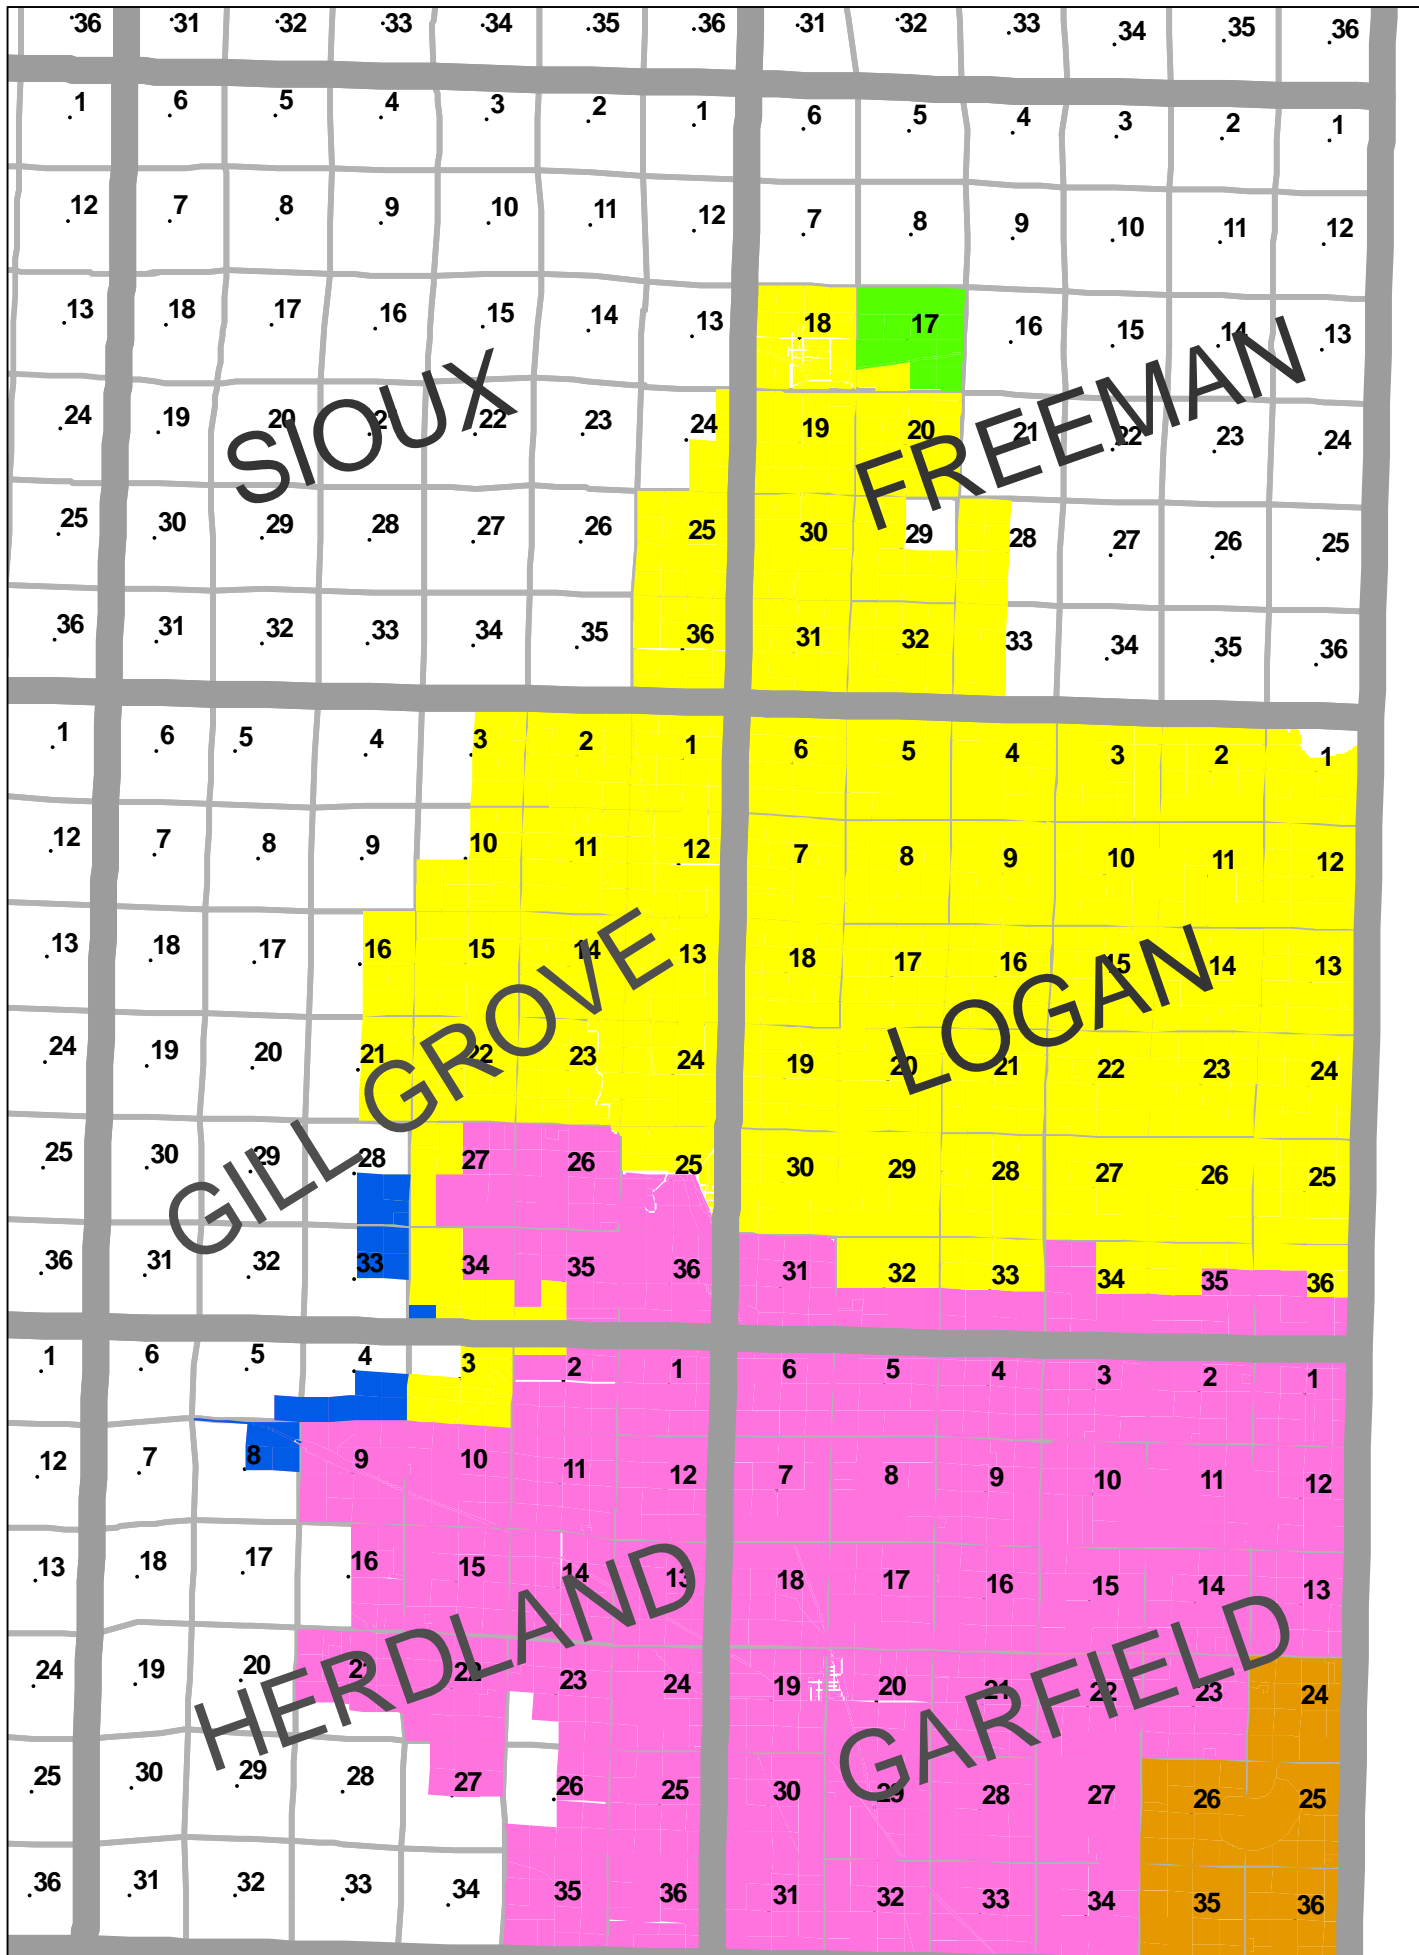

Proposed Boundary Changes for South Clay School District Clay County, Iowa

Legend

- Township Boundary
- To Ruthven-Ayrshire Schools
- To Laurens-Marathon Schools
- To Clay Central Everly Schools
- To Spencer Schools
- T Sioux Central Schools