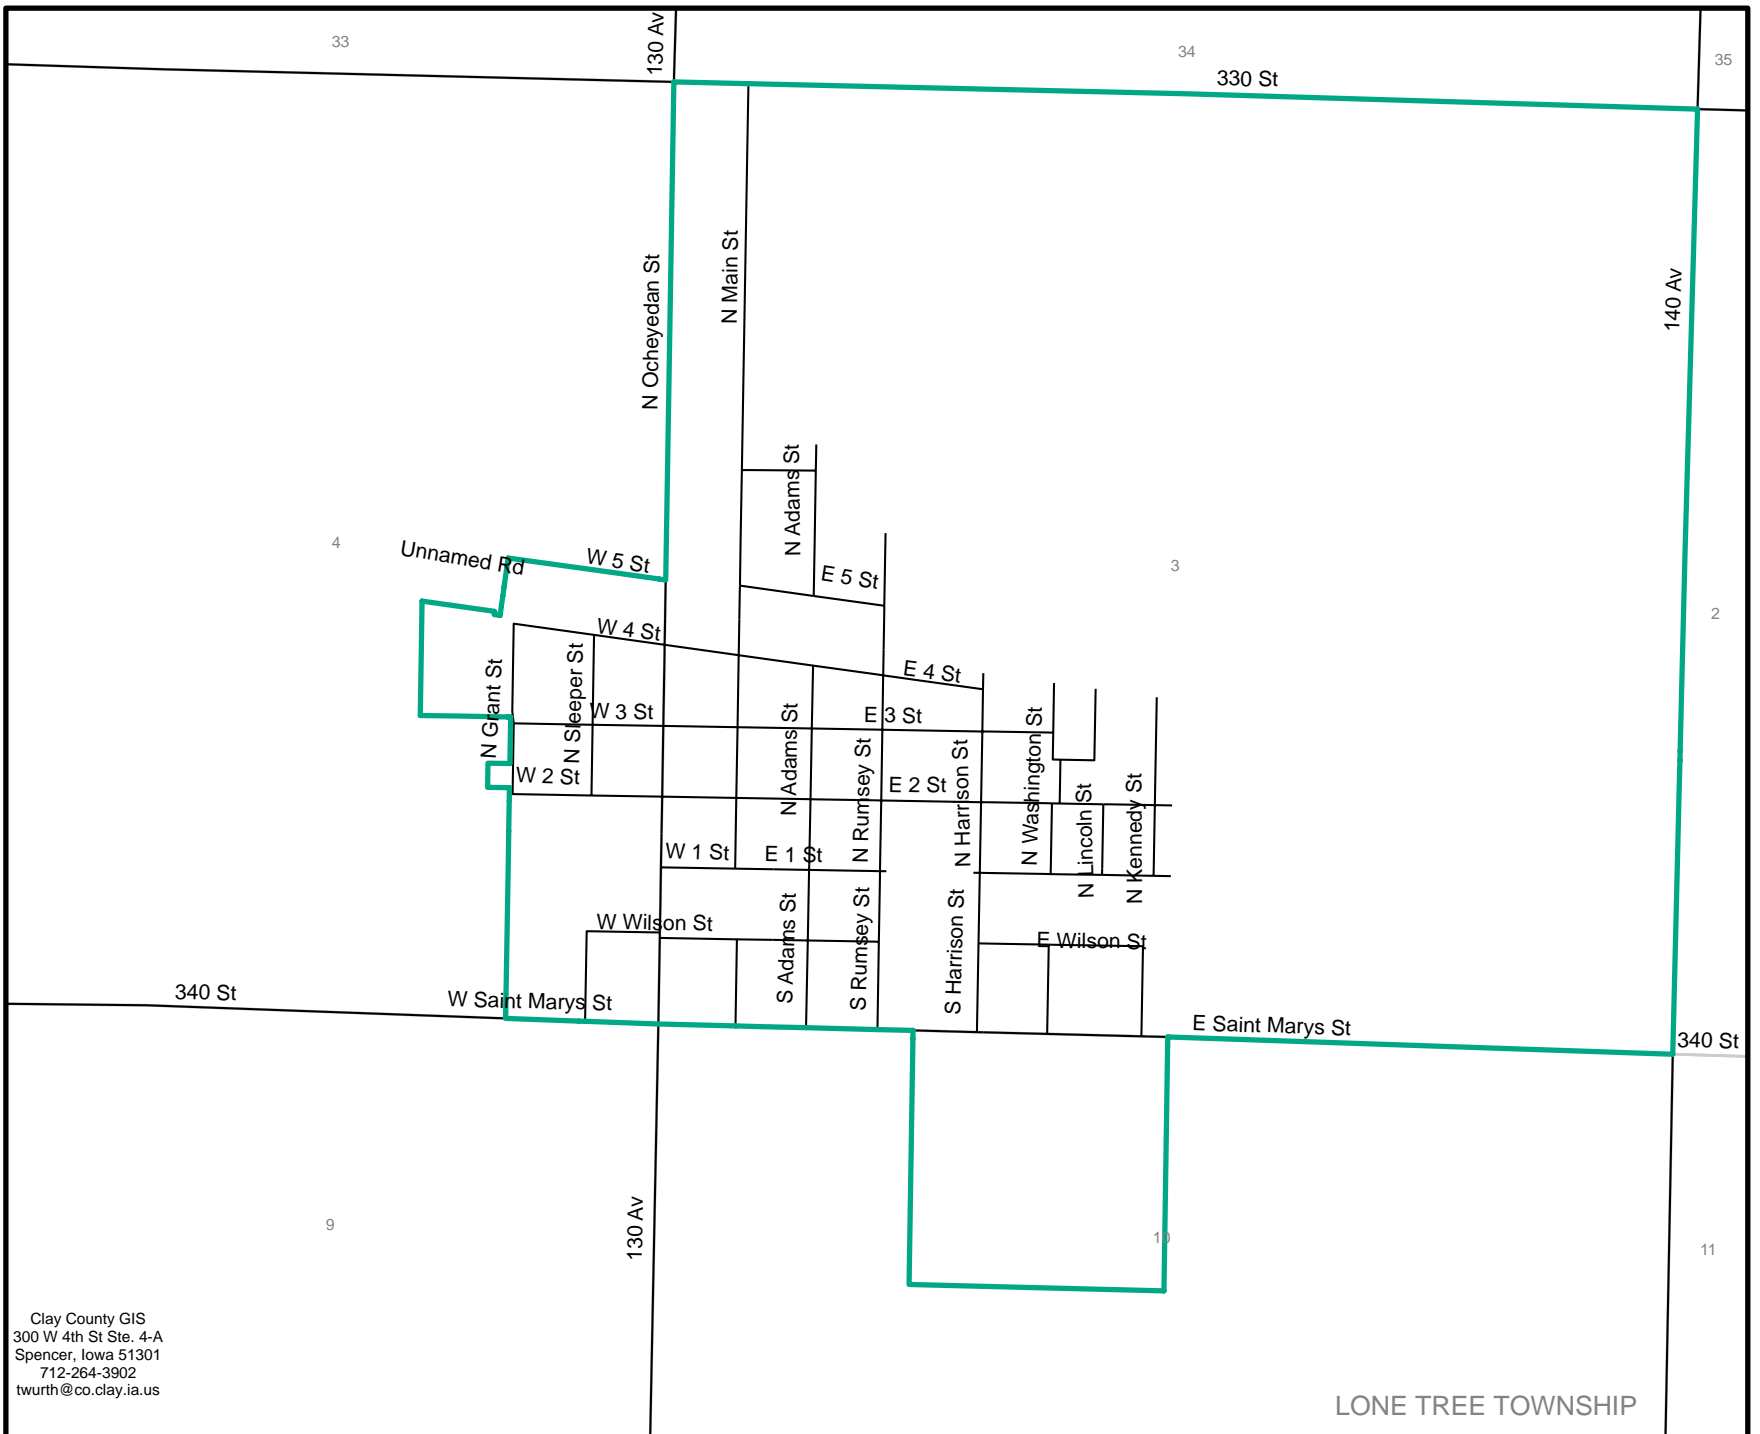

EVERLY, IOWA

Legend

- EVERLY
- ROADS

Clay County GIS
300 W 4th St Ste. 4-A
Spencer, Iowa 51301
712-264-3902
twurth@co.clay.ia.us

LONE TREE TOWNSHIP