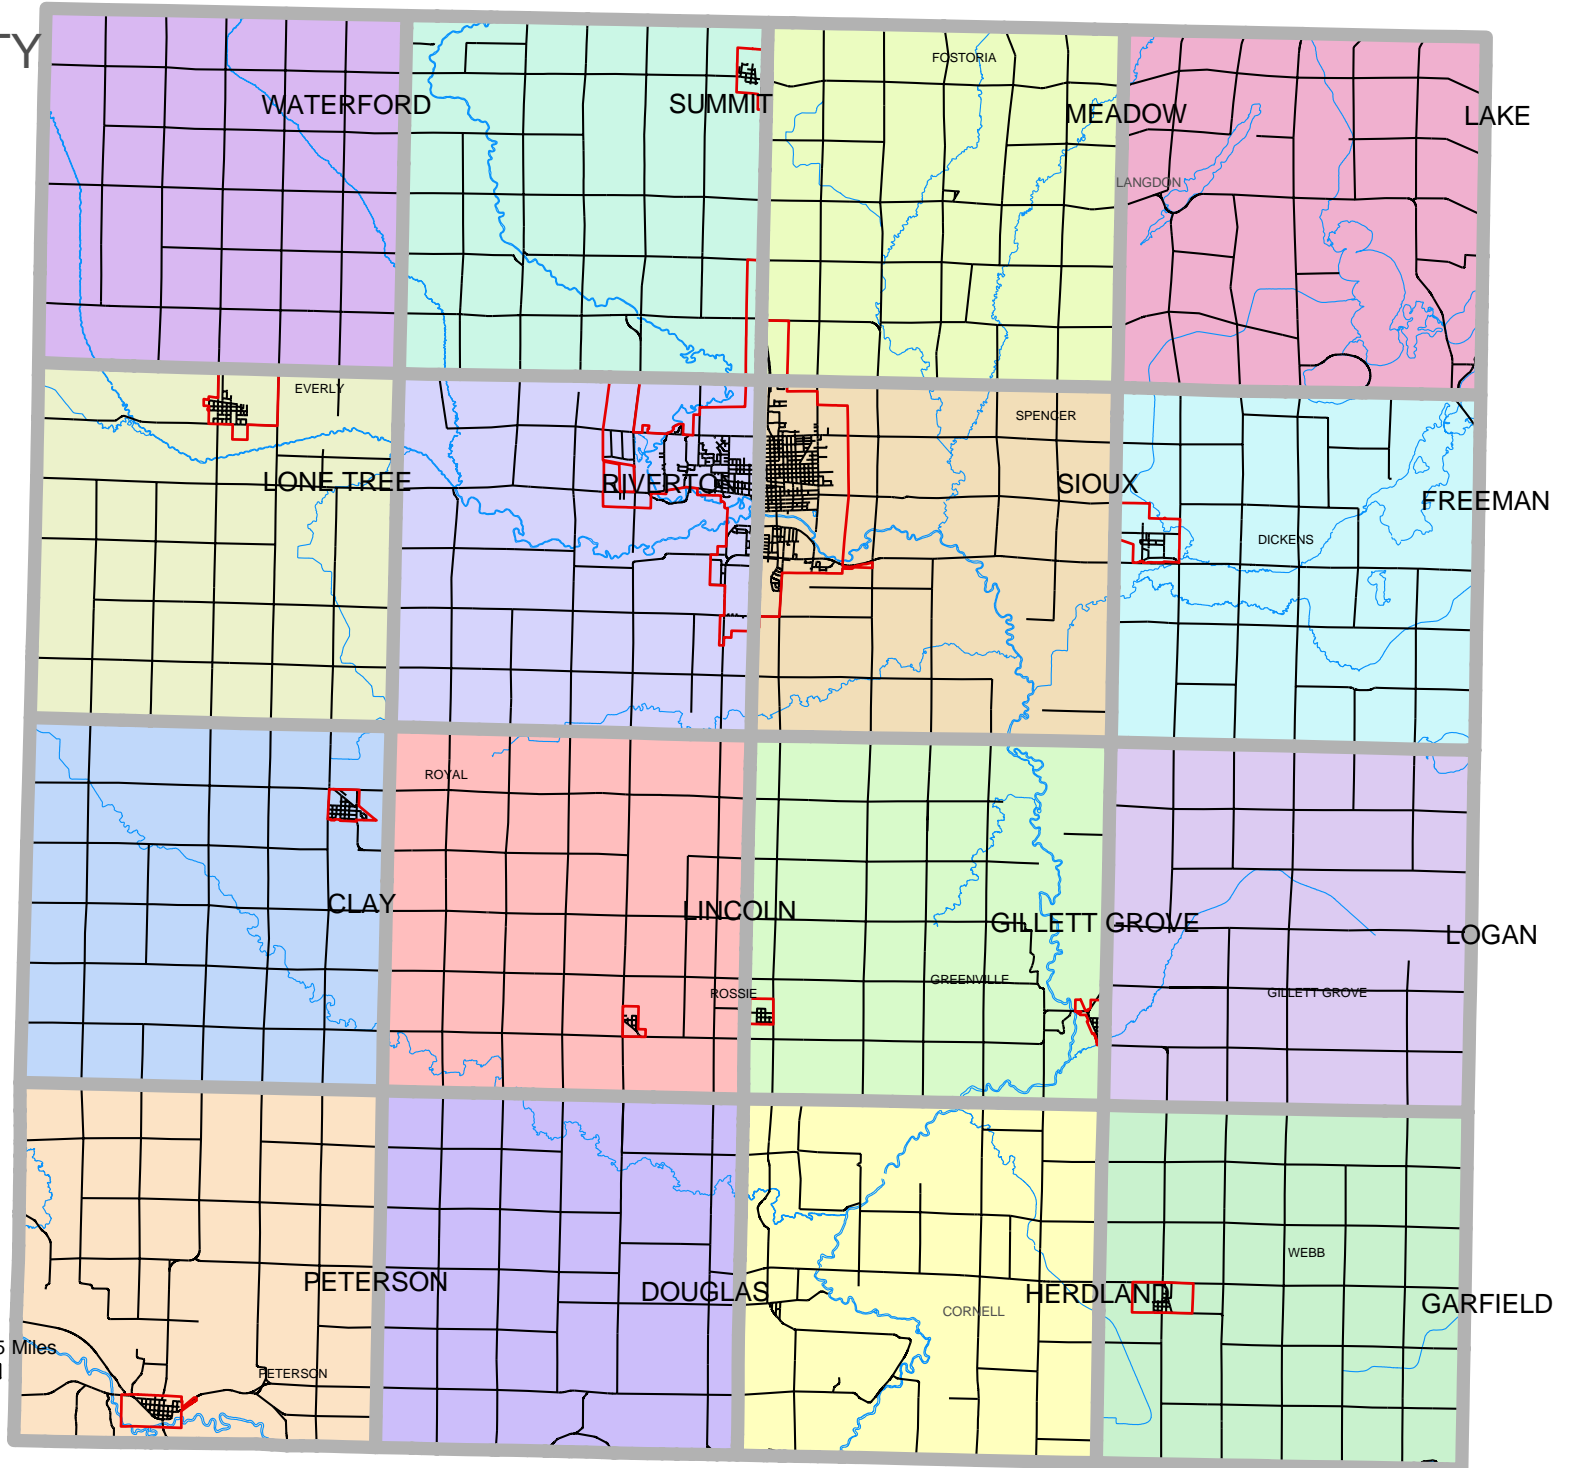

CLAY COUNTY IOWA

- Legend**
-  TWP BOUNDARY
 -  ROADS
 -  RIVERS/STREAMS
 -  WATERFORD
 -  SUMMIT
 -  CLAY
 -  DOUGLAS
 -  FREEMAN
 -  GARFIELD
 -  GILLETT GROVE
 -  HERDLAND
 -  LAKE
 -  LINCOLN
 -  LOGAN
 -  LONE TREE
 -  MEADOW
 -  PETERSON
 -  RIVERTON
 -  SIOUX

Clay County GIS
 300 W 4th St Ste. 4-A
 Spencer, Iowa 51301
 712-264-3902
 twurth@co.clay.ia.us